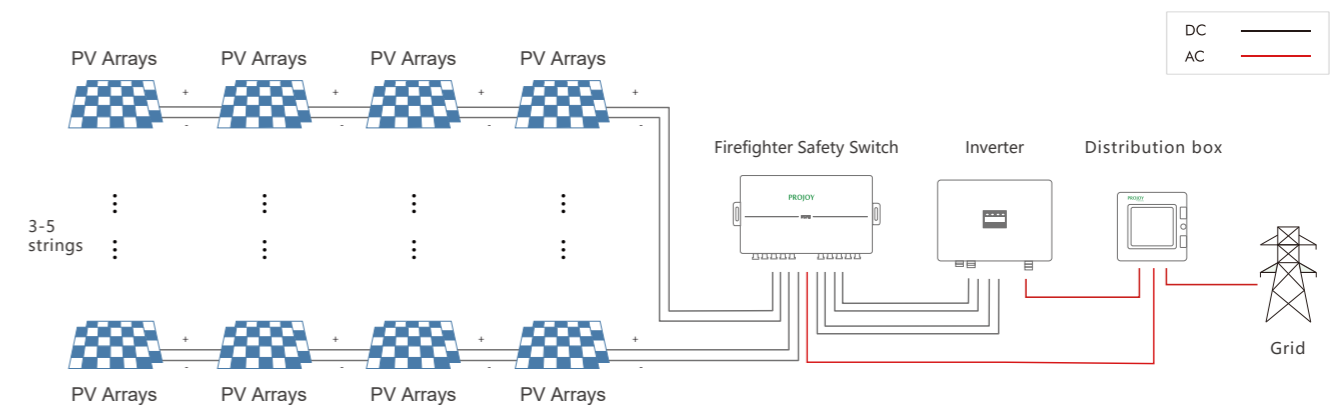

## Select Code

Models: PEFS-ELx-y. Rated current: x=16/25/32/40/55/40H/50H, Wiring types: y=6/8/10/6T/9T

Unit with cable glands, M12

Unit with MC4 connectors

When the current is greater than 40A, please select cable glands.

## Diagram