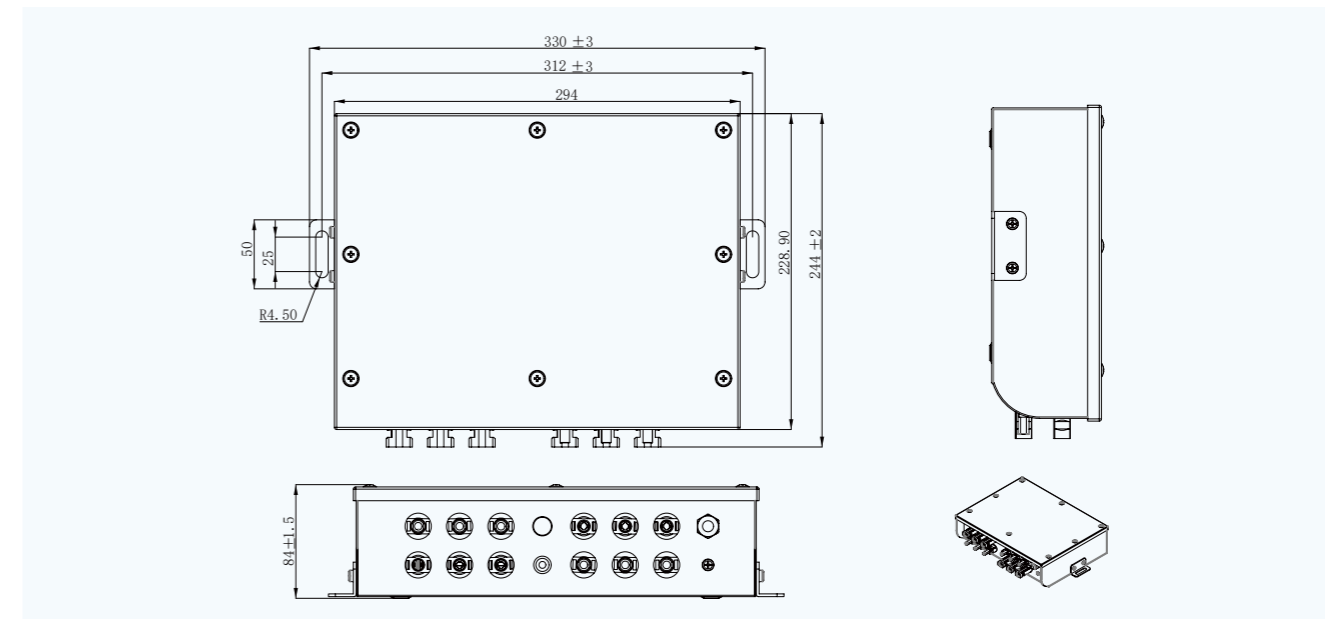

Dimensions of PEFS

PEFS-6P