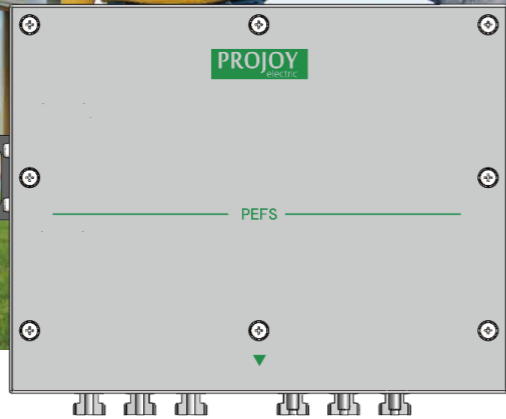

# PEFS Series Firefighter Safety Switch

**PROJOY**  
electric  
- Switch To Safety! -

OV output physical isolation

Multiple shutdown methods over temperature/loss of pressure /emergency shutdown

**PROJOY**  
electric  
- Switch To Safety! -