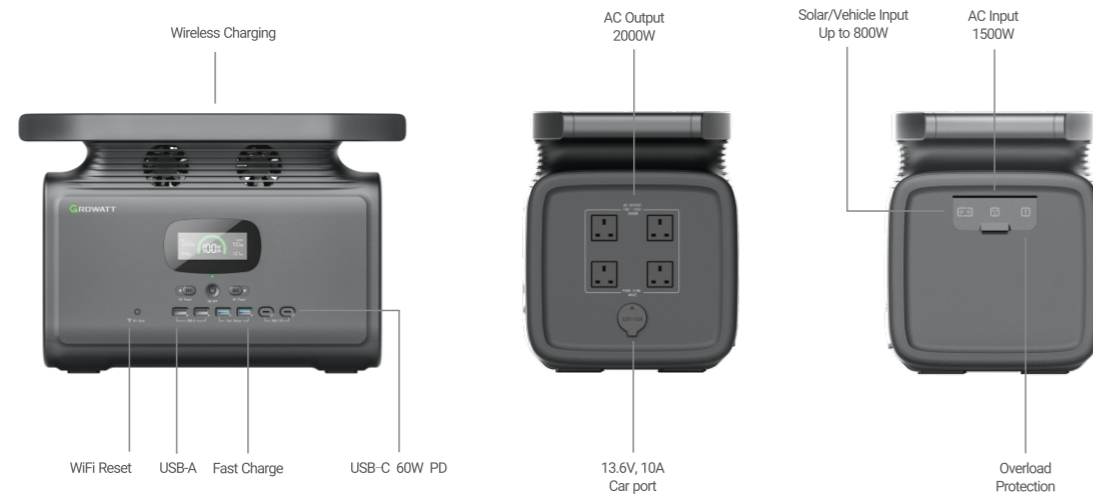

One Hub For All Your Needs

INFINITY 1500

PORTABLE POWER STATION

- 2000W**
AC output for high power devices
- 12 Outlets**
for all kinds of electric devices
- 1.8Hrs**
superfast charging speed
- UPS**
seamless power switch in power outages
- APP**
supports remote monitoring & control

SPECIFICATIONS

Features	Descriptions
Battery	
Battery Chemistry	Lithium-ion
Capacity	1512Wh
Lifecycle	>800 cycles
Battery Management	BMS: Under/Over Voltage Protection, Over Current Protection, Short Circuit Protection, Overcharging Voltage Protection, Over Temperature Protection
MPPT	Support solar power MPPT charging
Input Options	
Solar Charge	2.5Hrs (Maximum Input under full sunlight), 800W (12-100V, 12A)
Vehicle Charge	12Hrs (at 12V)12V, 12A
Wall Charge	1.8Hrs,1500W,220-240Vac (50Hz/60Hz)
Output	
AC Outlets	230V, 50Hz, Pure Sine Wave Default: 1800W, 3600W surge peak Max: 2000W, 4000W surge peak
Car Outlet	13.6V, 10A
USB-A	2 x 12W Max (5V, 2.4A)
Quick Charge 3.0	5V/2.4A,9V/2A,12V/1.5A 18W Max
USB-C PD	2 x 60W Max (5V/9V/15V/20V, 3A)
Wireless Charging	1 x 15W Max
Advanced	
UPS	Yes
Battery Expansion	Parallel to increase capacity (Up to 3 Units)
App Management	Yes (Wi-Fi +Bluetooth)
General	
Dimensions (LxWxH)	16.5 x 9.1 x 11.3 in (418.7 x 230 x 287mm)
Weight	36.4lbs (16.5kg)
Operating Temperature	-4 ~ 140°F (-20~60°C)
Certifications	UL, CE, FCC, RoHS, PSE
Warranty	24 Months

Your EXPERT Portable Power Station

Powerful Capacity & Output

With a huge capacity of 1512Wh and a powerful output of 2000W, you can now power a wider array of high-power appliances with confidence!

2000W Power Output

The Most Versatile Ports

With up to 12 versatile outlets, you may charge all of your devices simultaneously without cumbersome wiring and confusing adapters.

The Fastest Charging Speed

INFINITY 1500 has the fastest AC and solar charging speed that allows you to quickly charge from 0%-80% in an hour, always providing you the power ready-to-go!