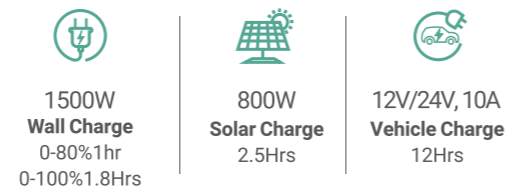

SPECIFICATIONS

Features	Descriptions
Battery	
Battery Chemistry	Lithium-ion
Capacity	1512Wh
Lifecycle	>800 cycles
Battery Management	BMS: Under/Over Voltage Protection, Over Current Protection, Short Circuit Protection, Overcharging Voltage Protection, Over Temperature Protection
MPPT	Support solar power MPPT charging
Input Options	
Solar Charge	2.5Hrs (Maximum Input under full sunlight), 800W (12-100V, 12A)
Vehicle Charge	12Hrs (at 12V)12V, 12A
Wall Charge	1.8Hrs,1500W,220-240Vac (50Hz/60Hz)
Output	
AC Outlets	230V, 50Hz, Pure Sine Wave Default: 1800W, 3600W surge peak Max: 2000W, 4000W surge peak
Car Outlet	13.6V, 10A
USB-A	2 x 12W Max (5V, 2.4A)
Quick Charge 3.0	5V/2.4A,9V/2A,12V/1.5A 18W Max
USB-C PD	2 x 60W Max (5V/9V/15V/20V, 3A)
Wireless Charging	1 x 15W Max
Advanced	
UPS	Yes
Battery Expansion	Parallel to increase capacity (Up to 3 Units)
App Management	Yes (Wi-Fi +Bluetooth)
General	
Dimensions (LxWxH)	16.5 x 9.1 x 11.3 in (418.7 x 230 x 287mm)
Weight	36.4lbs (16.5kg)
Operating Temperature	-4 ~ 140°F (-20~60°C)
Certifications	UL, CE, FCC, RoHS, PSE
Warranty	24 Months

Your EXPERT Portable Power Station

Powerful Capacity & Output

With a huge capacity of 1512Wh and a powerful output of 2000W, you can now power a wider array of high-power appliances with confidence!

2000W Power Output

The Most Versatile Ports

With up to 12 versatile outlets, you may charge all of your devices simultaneously without cumbersome wiring and confusing adapters.

The Fastest Charging Speed

INFINITY 1500 has the fastest AC and solar charging speed that allows you to quickly charge from 0%-80% in an hour, always providing you the power ready-to-go!