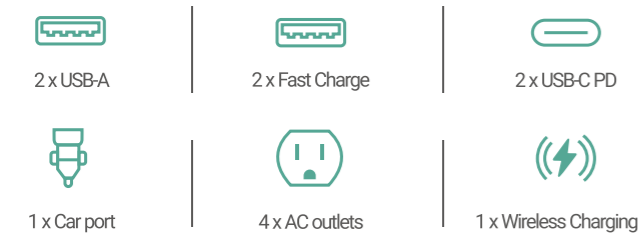

Your EXPERT Portable Power Station

Powerful Capacity & Output

With a huge capacity of 1512Wh and a powerful output of 2000W, you can now power a wider array of high-power appliances with confidence!

2000W Power Output

The Most Versatile Ports

With up to 12 versatile outlets, you may charge all of your devices simultaneously without cumbersome wiring and confusing adapters.

The Fastest Charging Speed

INFINITY 1500 has the fastest AC and solar charging speed that allows you to quickly charge from 0%-80% in an hour, always providing you the power ready-to-go!