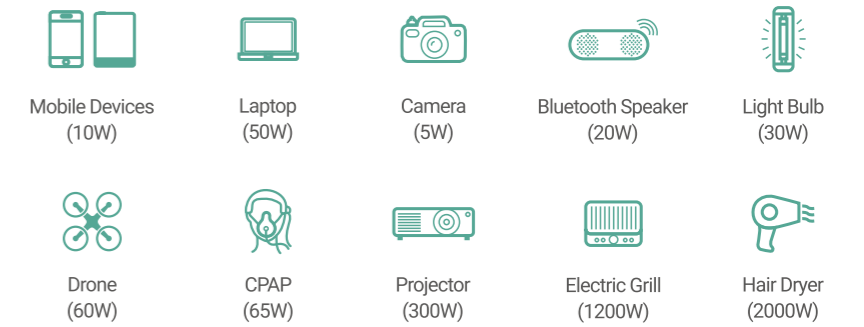

Power Wherever You Need

Outdoor Adventure

For campers, explorers, RV dwellers